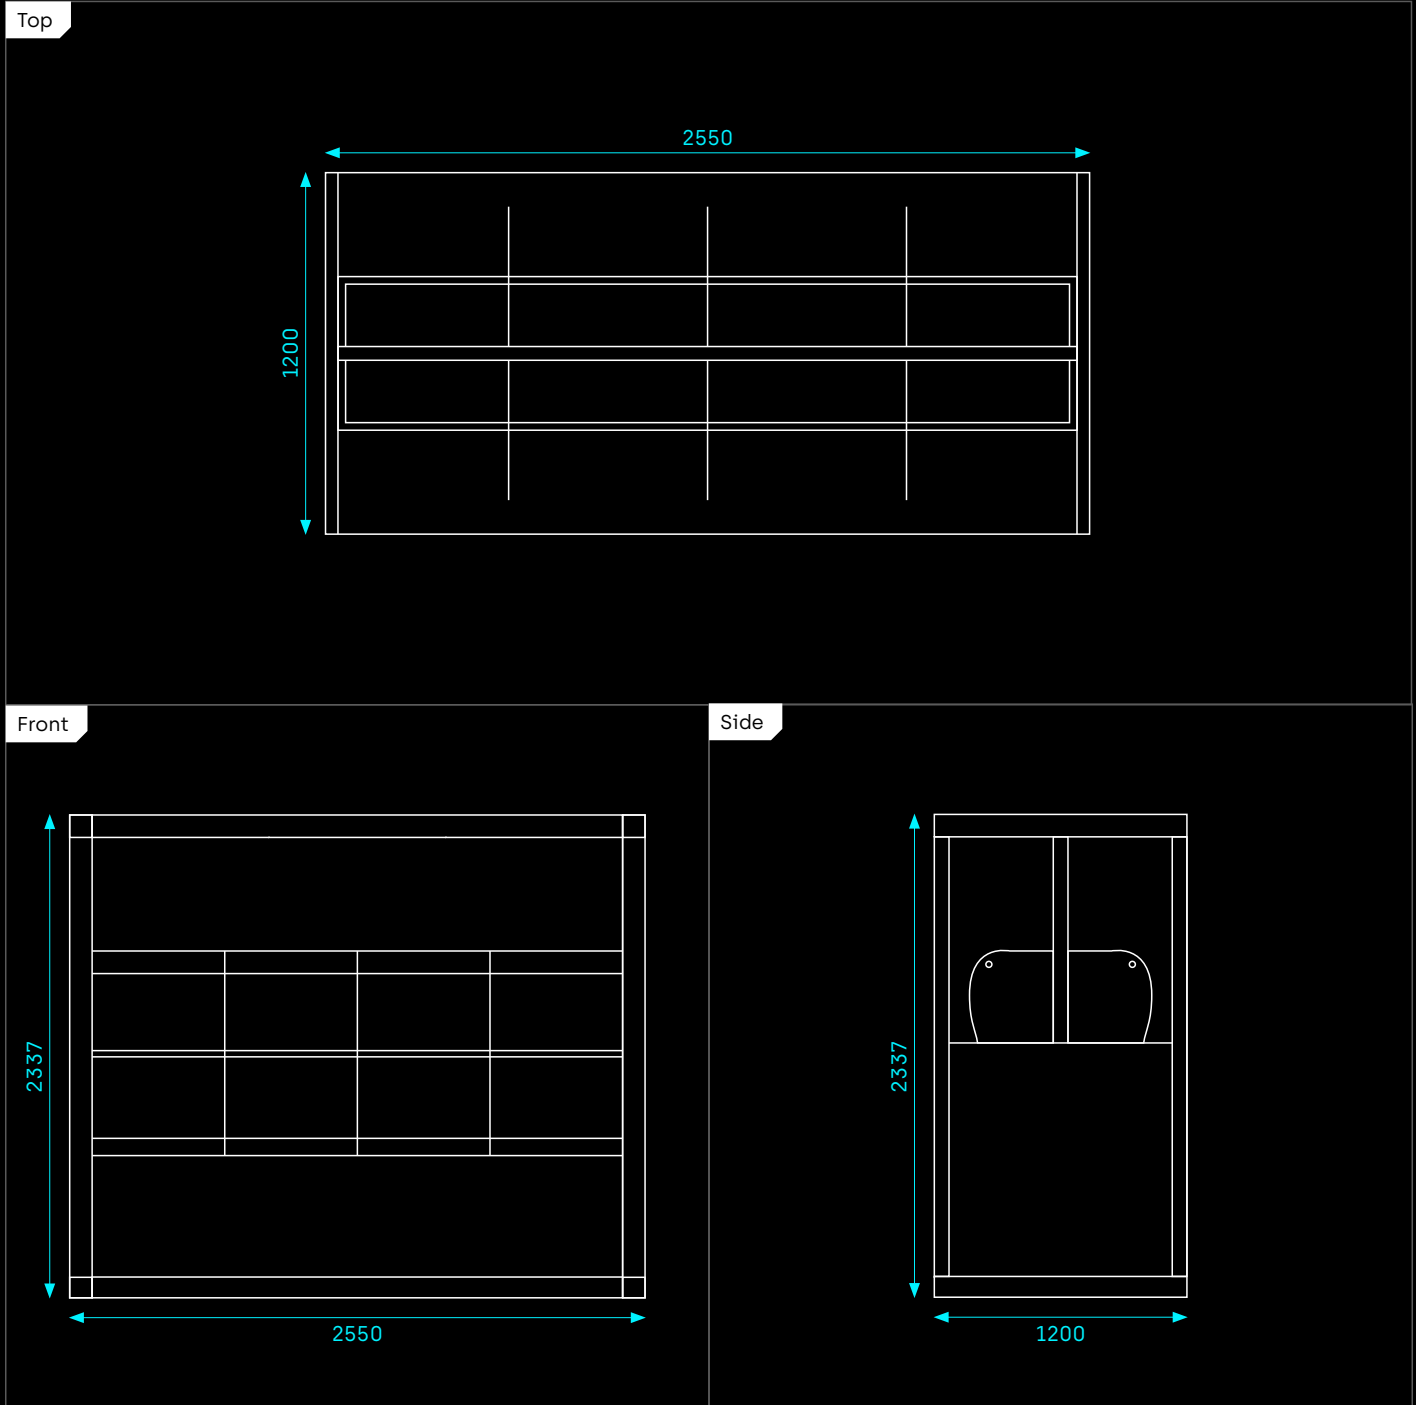

4-Bay Urinal module

Note: inner dimensions are indicative only

in
any
event

This 4-Bay Urinal is one module out of a range of specialised sanitary modules for your event.

For more information about our high quality products, personalised quotes and/or other rental requests, please contact us via hello@ontraxrentals.com or visit ontraxrentals.com.